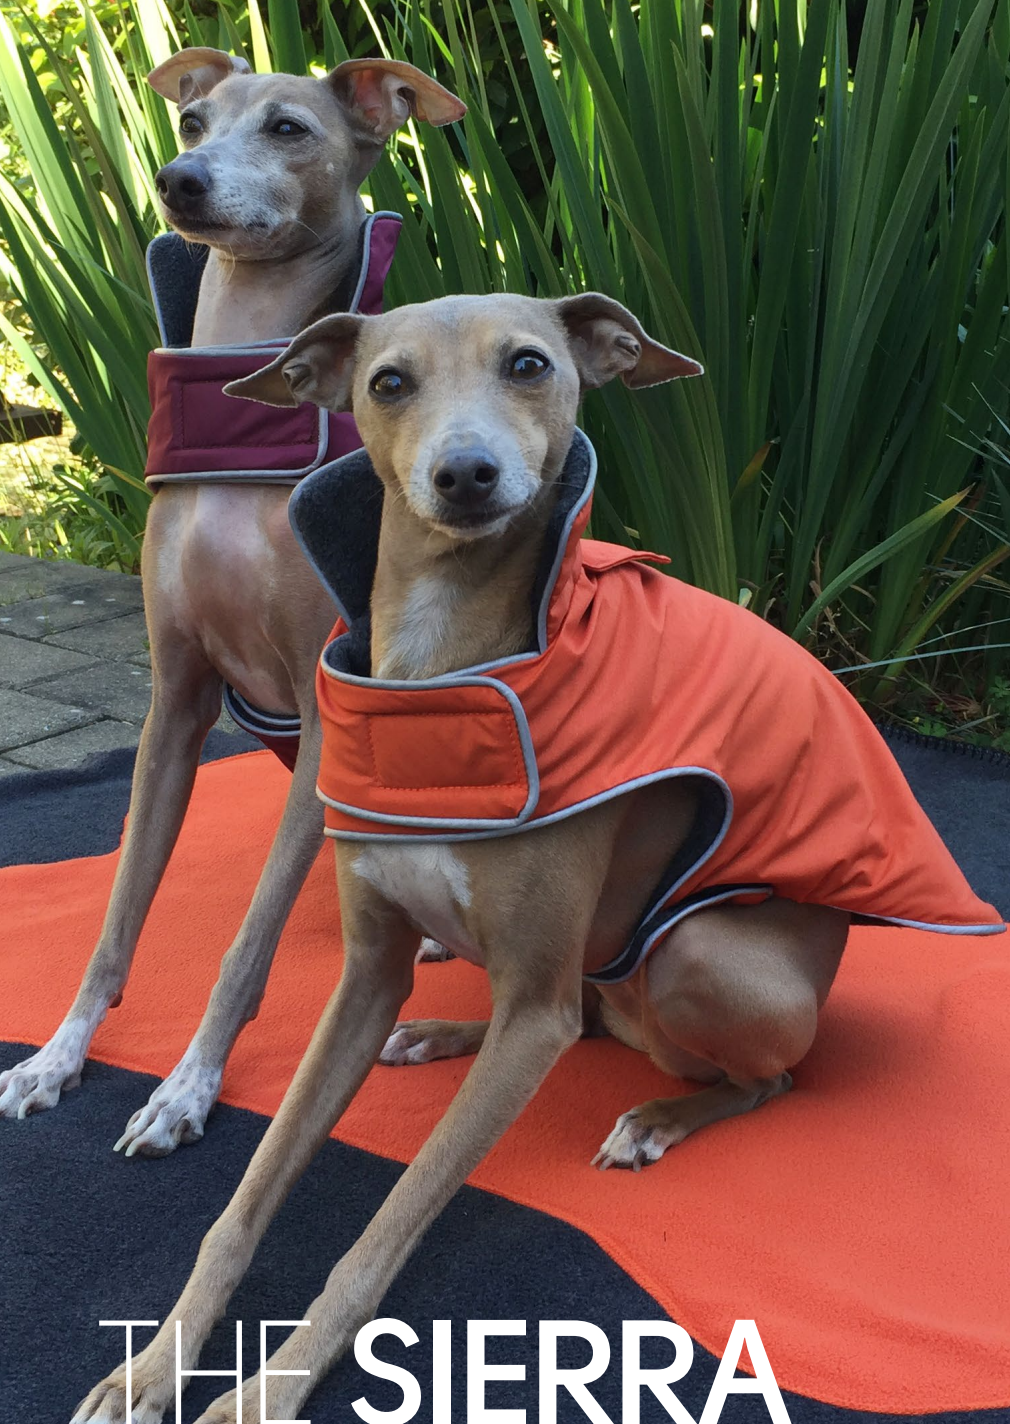

COLORS

Marshmallow with Charcoal Grey Trim

Charcoal Grey with Marshmallow Trim

Peacock Pink with Foxy Orange Trim

Sizes 8" [20cm] through 16" [40cm]

An exclusive Teckelklub design, this incredibly soft and cozy duo-tone fleece jacket not only gives dogs the warmth they need for outdoor and indoor fun, but it is stylish and functional when you are on the go. Leveraging our popular Fuzzie design for the same fit but offering a longer body length with the addition of the ruffle, The Luxy is made in Canada from 420 weight anti-pill fleece. Practical and easy to wear, The Luxy is available in 3 stylish color combinations.