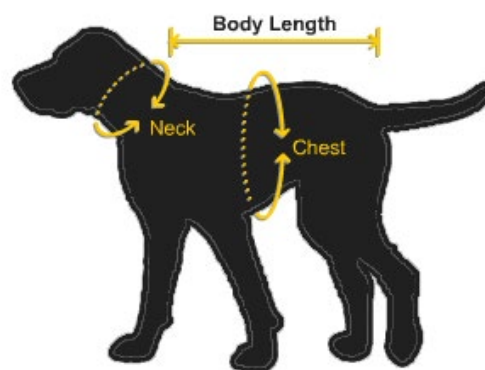

Fuzzie Size	Body Length	Neck	Chest
6"	6" [15cm]	8" [20cm]	9-11" [23-28cm]
8"	8" [20cm]	8" [20cm]	9-12" [23-30cm]
10"	10" [25cm]	10" [25cm]	13-15" [33-38cm]
12"	12" [30cm]	10" [25cm]	13-16" [33-41cm]
14"	14" [36cm]	12" [30cm]	14-17" [36-43cm]
16"	16" [41cm]	13" [33cm]	18-20" [46-51cm]
18"	18" [46cm]	14" [36cm]	21-26" [53-66cm]
20"	20" [51cm]	17" [43cm]	22-27" [56-69cm]
22"	22" [56cm]	18" [46cm]	24-28" [61-71cm]
24"	24" [61cm]	20" [51cm]	26-31" [66-79cm]
26"	26" [66cm]	20" [51cm]	27-32" [69-81cm]
28"	28" [71cm]	22" [56cm]	29-34" [74-86cm]

Custom Sizes Made to Order info@teckelklub.com.

Create a Signature Look.

Our embroidery service offers unique fonts to personalize our products with the special name, nickname, or initial of your loved one. Create a signature look that is unique to you and your dog.

Take advantage of the opportunity to personalize your Teckelklub goods.

For Lovers of Dogs. Quality never goes out of style.

Special thanks to Cristal, Dior, Merc, Leía, Moshe, Maya, Piper, Cassie and Stella our Vancouver models + their delightful owners!

Made in Canada quality Socially responsible manufacturing **100% waterproof**, not water resistant

Breathable, environmentally friendly fabrics

No minimum orders, **fast shipping** - www.teckelklub.com -